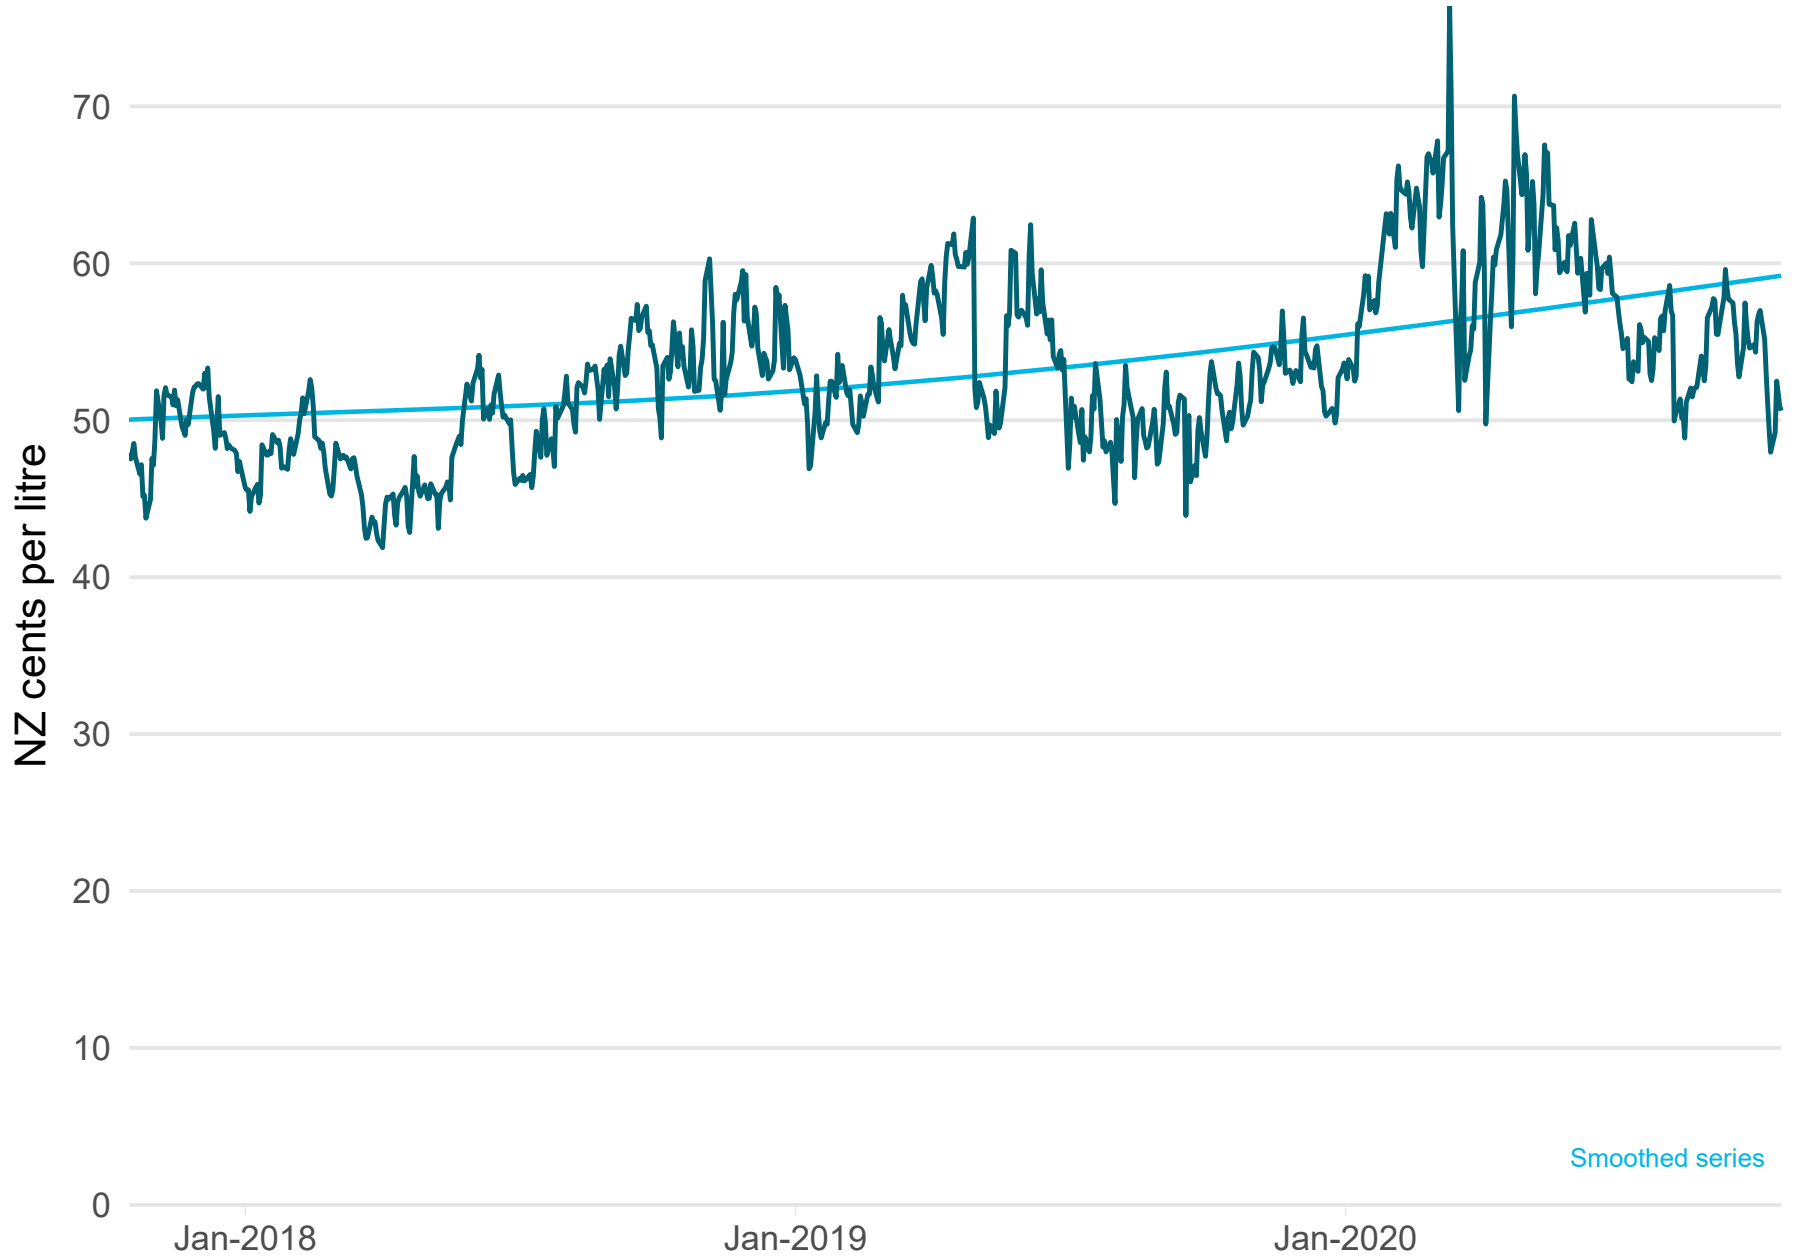

Daily Regular Petrol Importer Margin

Smoothed series

Source: Hale & Twomey - 2020

Daily Diesel Importer Margin

Source: Hale & Twomey - 2020