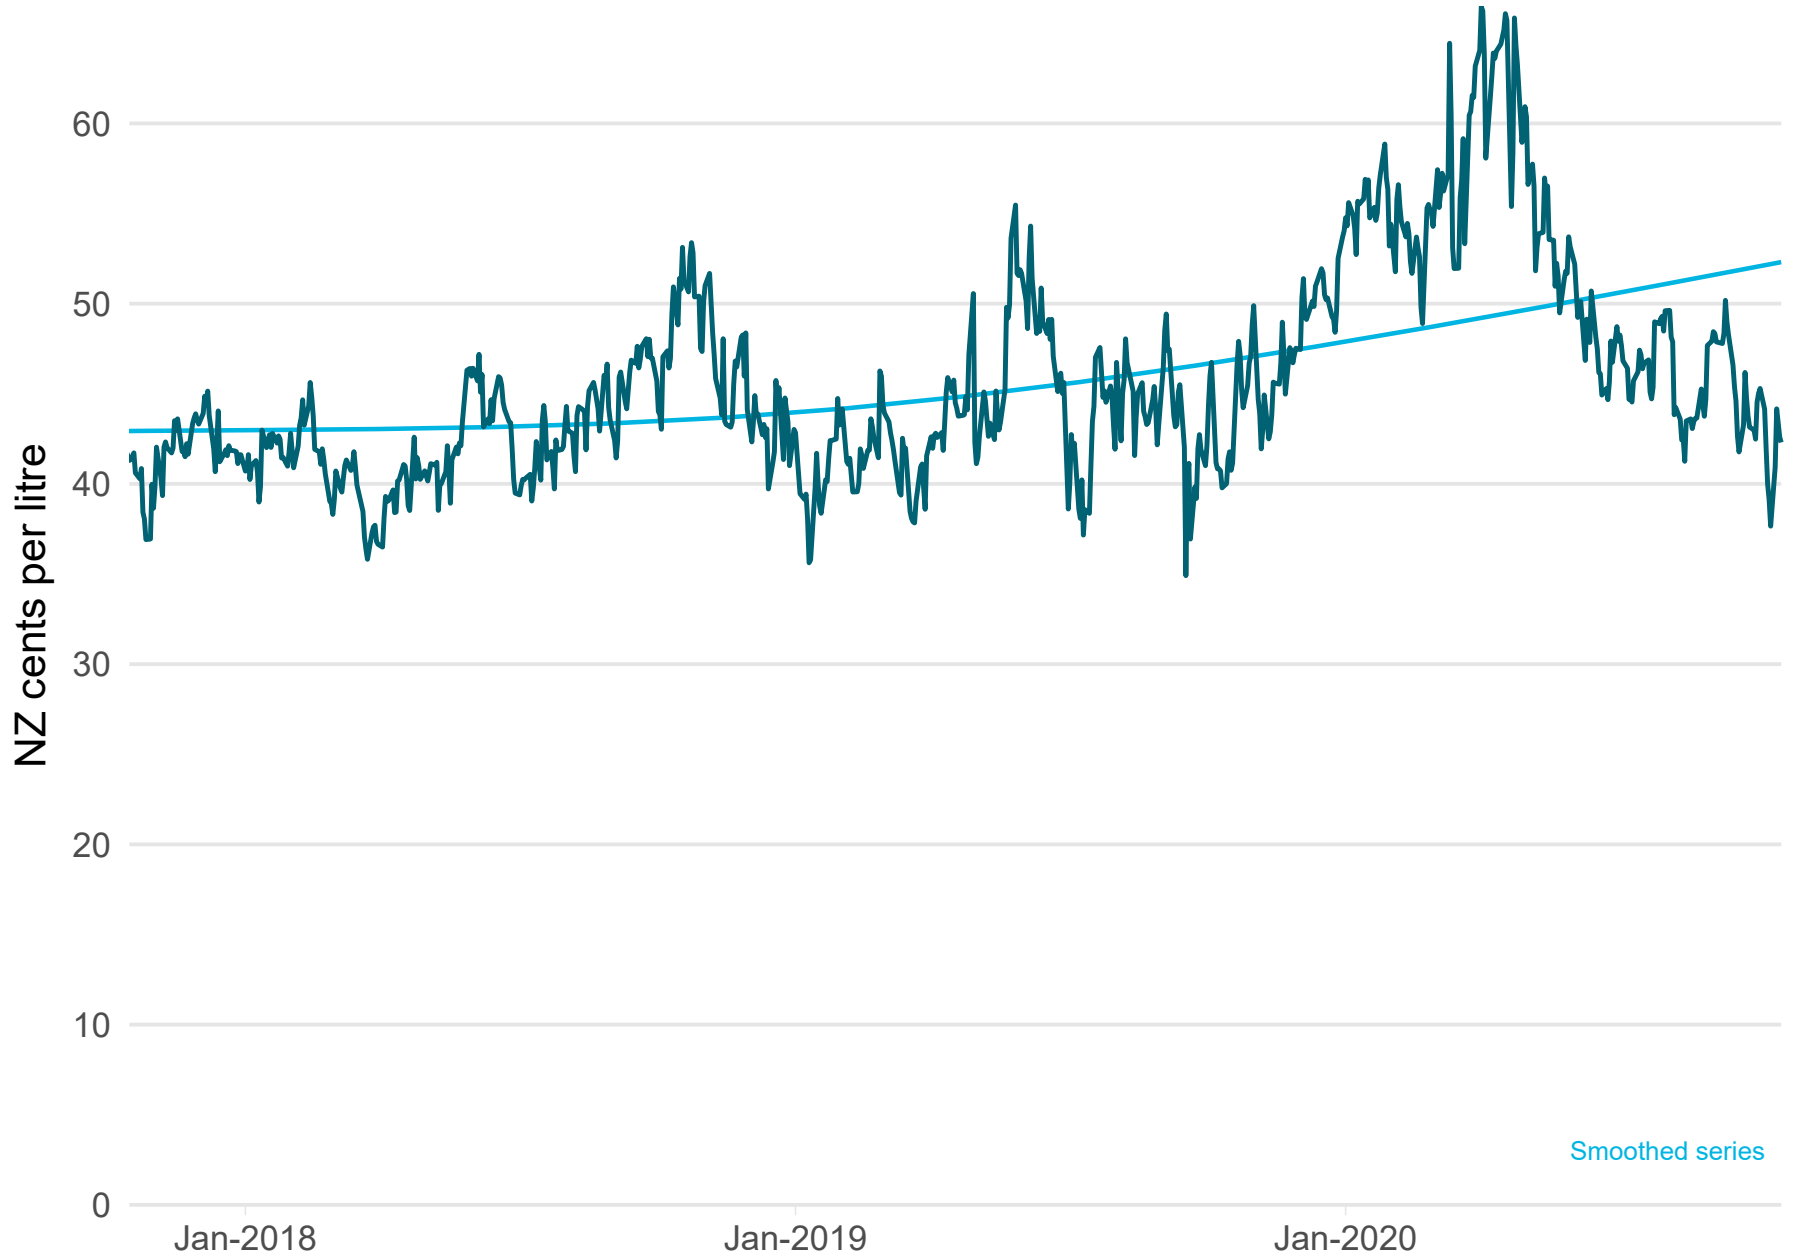

Daily Regular Petrol Importer Margin

Smoothed series

Source: Hale & Twomey - 2020

Daily Diesel Importer Margin

Source: Hale & Twomey - 2020